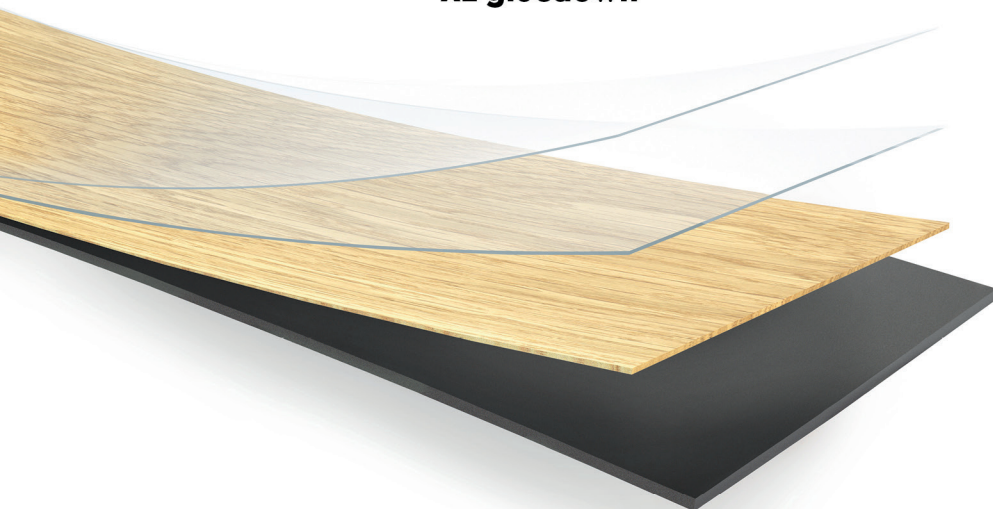

SPIRIT XL 55
GLUEDOWN

SPIRIT XL 55
CLICK COMFORT

XL

spirit.

spirit. XL click comfort

- 1 Protective PU lacquer
- 2 Wear layer 0,55 mm
- 3 Decorative printfilm
- 4 Rigid board
- 5 Integrated underfloor (1 mm)

Total thickness: 4.5+1 mm

spirit. XL gluedown

- 1 Protective PU lacquer
- 2 Wear layer 0.55 mm
- 3 Decorative printfilm
- 4 PVC backing layer

Total thickness: 2,5 mm