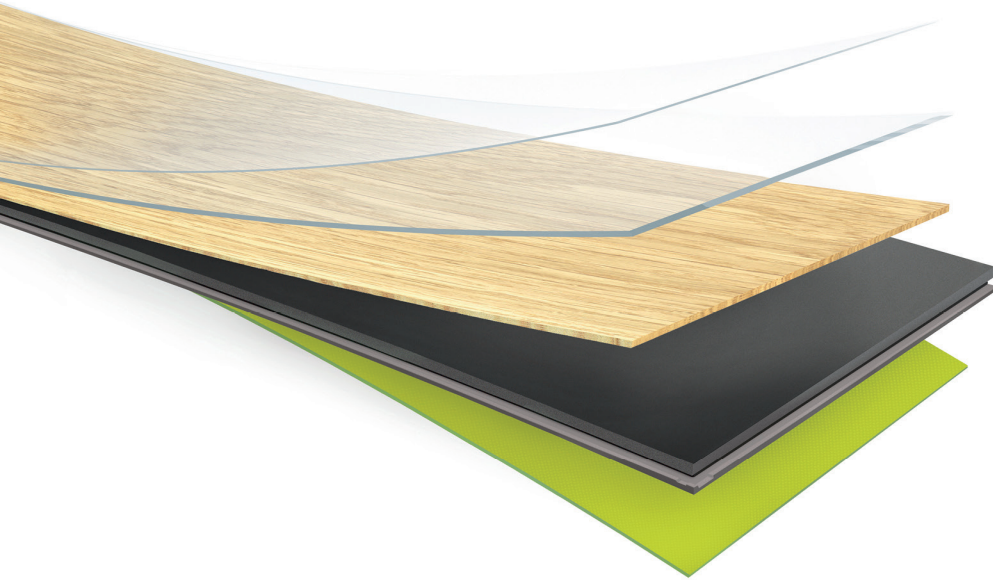

SPIRIT XL 55
GLUEDOWN

SPIRIT XL 55
CLICK COMFORT

XL

spirit.

spirit. XL click comfort

- 1 Protective PU lacquer
- 2 Wear layer 0,55 mm
- 3 Decorative printfilm
- 4 Rigid board
- 5 Integrated underfloor (1 mm)

Total thickness: 4.5+1 mm

spirit. XL gluedown

- 1 Protective PU lacquer
- 2 Wear layer 0.55 mm
- 3 Decorative printfilm
- 4 PVC backing layer

Total thickness: 2,5 mm